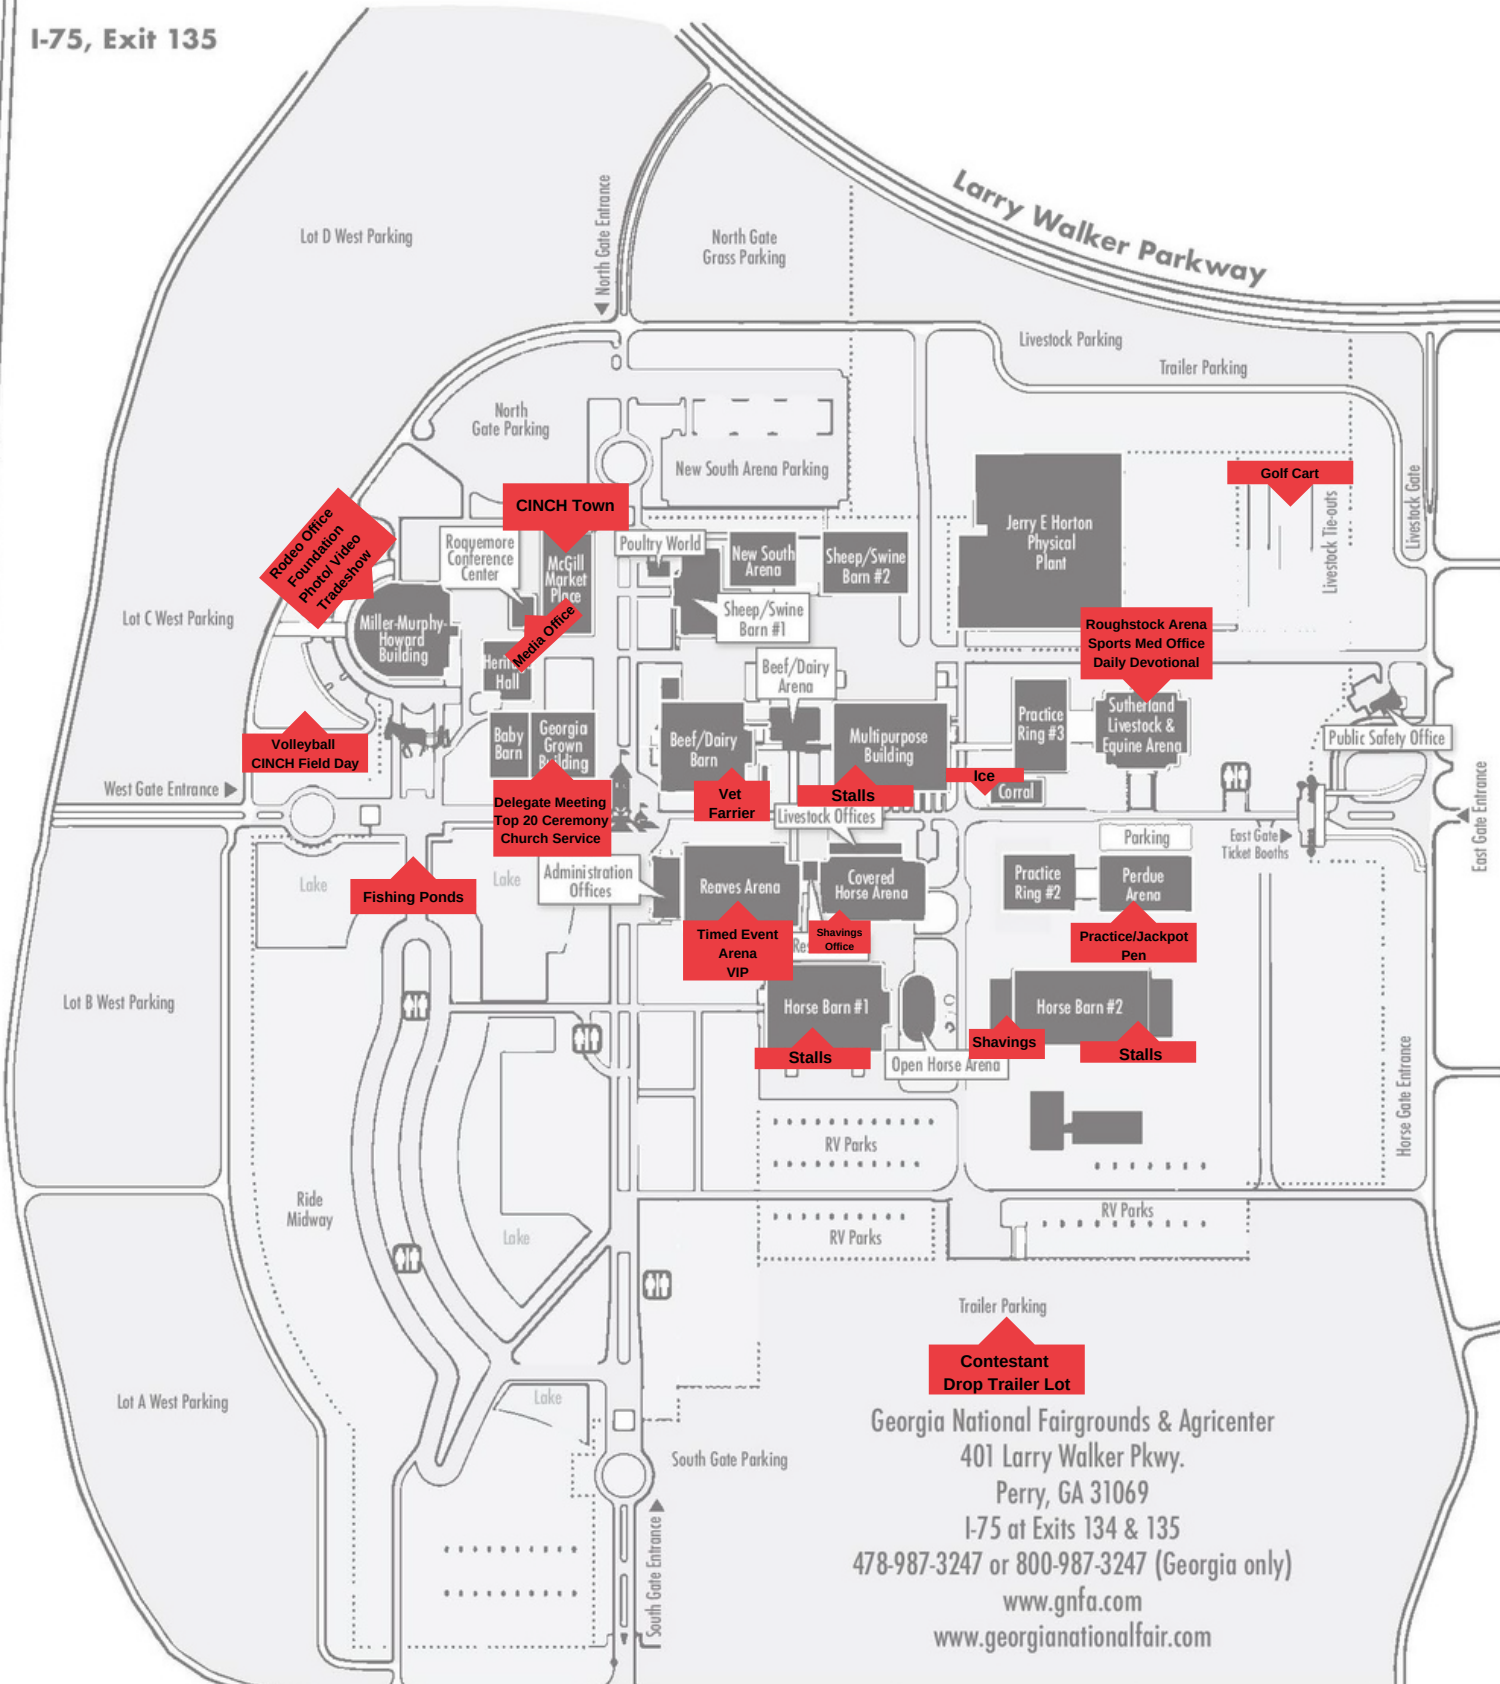

# 2022 NJHFR GROUNDS MAP

I-75, Exit 135

Georgia National Fairgrounds & Agricenter  
 401 Larry Walker Pkwy.  
 Perry, GA 31069  
 I-75 at Exits 134 & 135  
 478-987-3247 or 800-987-3247 (Georgia only)  
[www.gnfa.com](http://www.gnfa.com)  
[www.georgianationalfair.com](http://www.georgianationalfair.com)