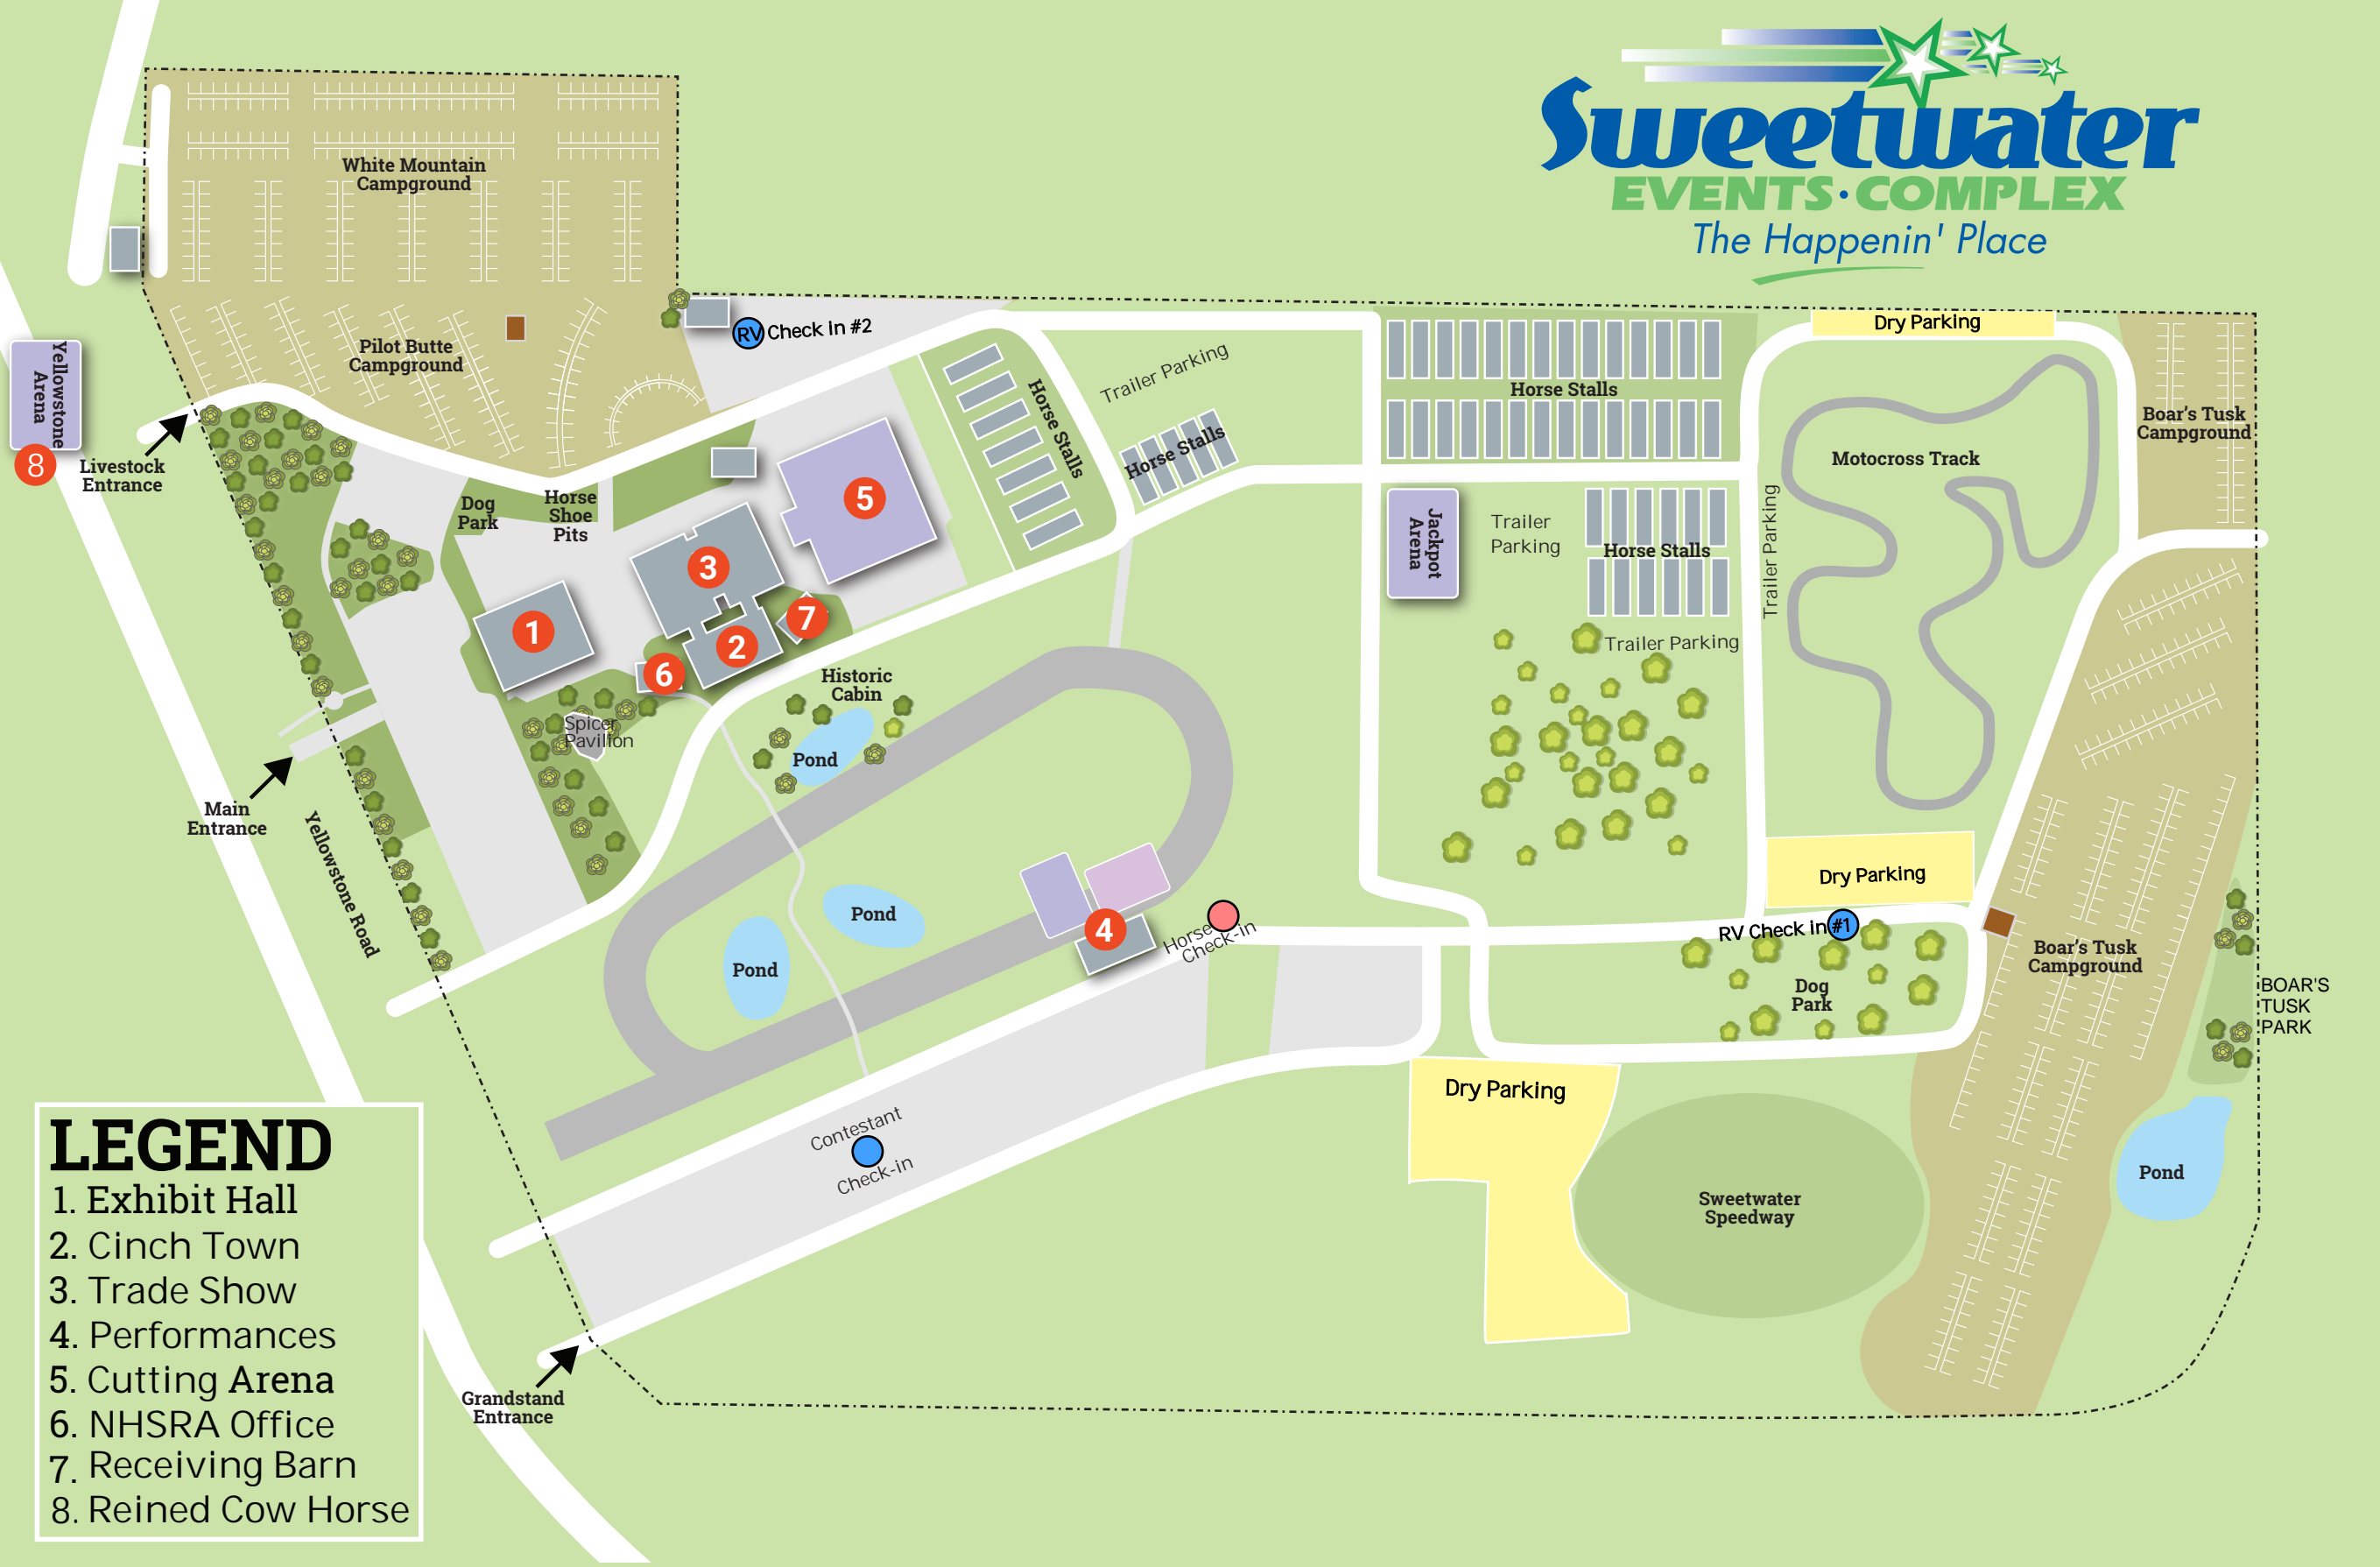

# Sweetwater

EVENTS • COMPLEX

The Happenin' Place

## LEGEND

- 1. Exhibit Hall
- 2. Cinch Town
- 3. Trade Show
- 4. Performances
- 5. Cutting Arena
- 6. NHSRA Office
- 7. Receiving Barn
- 8. Reined Cow Horse